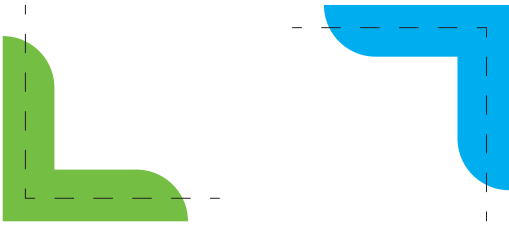

Secondary palette

Kernfarm Black
CMYK 0.0.0.80

Kernfarm Grey
CMYK 0.0.0.25

Kernfarm Light Grey
CMYK 0.0.0.7

Kernfarm elements

Text frame

Page corners

Summary bullets